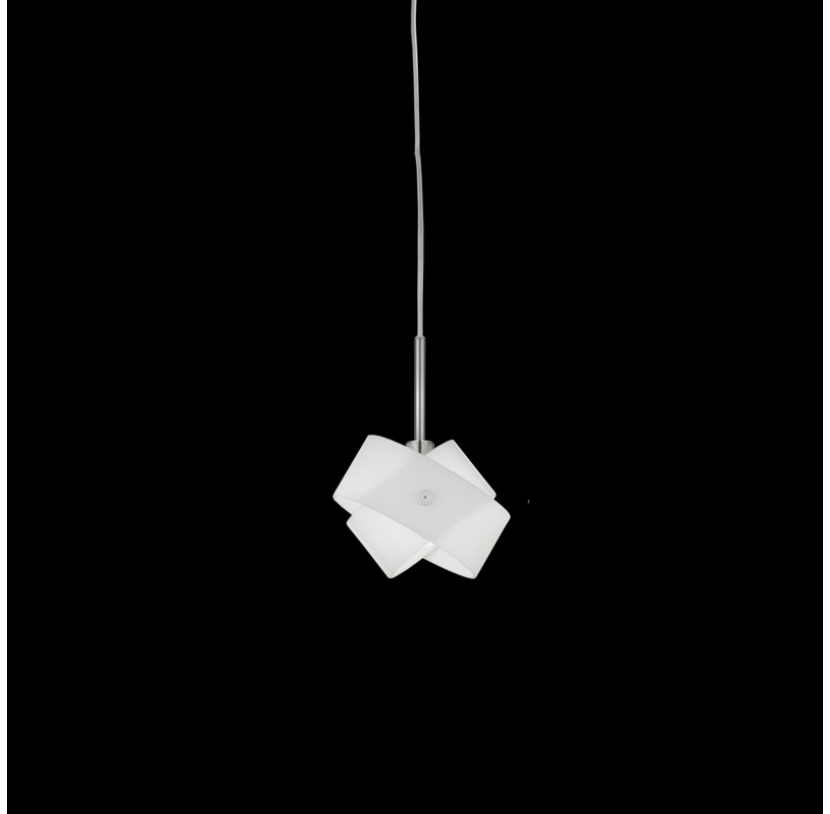

TOURBILLON SUSPENSION

D81144

GENERAL

Series: Tourbillon

Brand: Panzeri

Division: Design

Mounting Type: Suspension

Mounting Location: Ceiling

Subcategory: Pendant

PHYSICAL

Diameter (in): 5.5

Height (in): 7.75

Diffuser: Nickel and White Details (Requires holder, sold separately)

Fixture Material: Metal

ELECTRICAL

Number of Lamps: 1

Lamp Type: LED Retrofit

Lamp Shape: T4

Bulb Included: Bulb Not Included

Total Output Wattage (W): 3

Max. Wattage Per Lamp (W): 3

Lamp Base: G9

Input Voltage (V): 120

LED

OPTICAL

RATINGS AND CERTIFICATIONS

Certified By: CSA Certified to UL and CSA Standards

IP rating: IP20