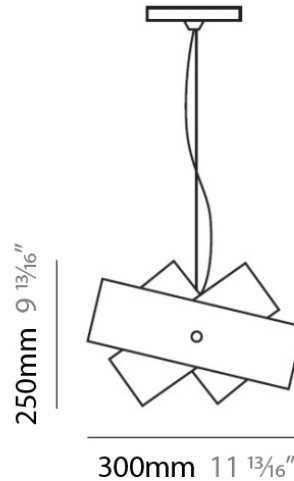

TOURBILLON SUSPENSION

D81108

GENERAL

Series: Tourbillon
Brand: Panzeri
Division: Design
Mounting Type: Suspension
Mounting Location: Ceiling
Subcategory: Pendant

PHYSICAL

Shape: Abstract
Diameter (mm): 300
Diameter (in): 11 3/4
Height (mm): 250
Height (in): 9 7/8
Max. Overall Height (mm): 2250
Max. Overall Height (in): 88 9/16
Light Distribution: Omnidirectional
Weight (kg): 4.09
Weight (lbs): 9
Diffuser: White & Orange Glass
Fixture Finish: NIC
Fixture Material: Metal

ELECTRICAL

Number of Lamps: 1
Lamp Type: LED Retrofit
Lamp Shape: G25
Bulb Included: Bulb Not Included
Total Output Wattage (W): 9
Max. Wattage Per Lamp (W): 9
Lamp Base: E26
Input Voltage (V): 120
Upon Request: 277Vac / GU24

LED

OPTICAL

RATINGS AND CERTIFICATIONS

Certified By: CSA Certified to UL and CSA Standards
IP rating: IP20

PROJECT
TYPE
NOTES
QUANTITY
DATE