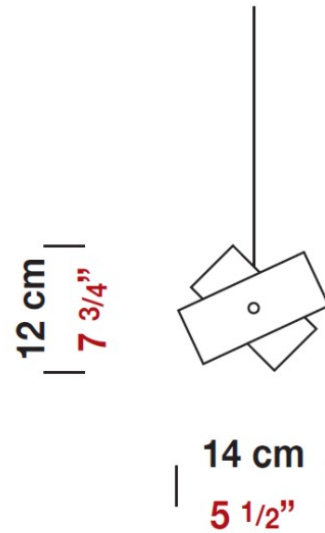

Subcategory: Pendant

PHYSICAL

Shape: Abstract

Diameter (mm): 140

Diameter (in): 5 1/2

Height (mm): 120

Height (in): 4 3/4

Max. Overall Height (mm): 2120

Max. Overall Height (in): 83 1/16

Light Distribution: Omnidirectional

Weight (kg): 0.5

Weight (lbs): 1

Diffuser: White & Green Glass

Fixture Finish: NIC

Fixture Material: Metal

ELECTRICAL

Height (in): 7.75

Diffuser: Nickel and White Details (Requires holder, sold separately)

Fixture Material: Metal

ELECTRICAL

Number of Lamps: 1

Lamp Type: LED Retrofit

Lamp Shape: T4

Bulb Included: Bulb Not Included

IP rating: IP20

D82076

PROJECT	
TYPE	
NOTES	
QUANTITY	
DATE	

GENERAL

Series: Tourbillon
 Brand: Panzeri
 Division: Design
 Mounting Type: Surface
 Mounting Location: Ceiling
 Subcategory: Ambient

PHYSICAL

Shape: Dome
 Length (mm): 430
 Length (in): 17
 Width (mm): 490
 Width (in): 19 1/4
 Height (mm): 130
 Height (in): 5 1/8
 Light Distribution: Omnidirectional
 Weight (kg): 3.27
 Weight (lbs): 7.2
 Diffuser: White & White Blown Glass
 Fixture Finish: NIC
 Fixture Material: Glass / Aluminum