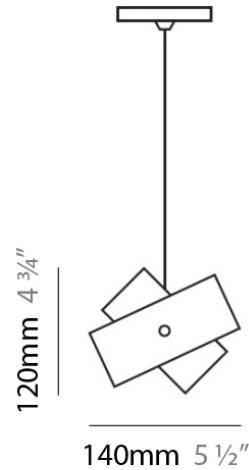

TOURBILLON SUSPENSION

D81100

GENERAL

Series: Tourbillon _____

Brand: Panzeri _____

Division: Design _____

Mounting Type: Suspension _____

Mounting Location: Ceiling _____

Subcategory: Pendant _____

PHYSICAL

Shape: Abstract _____

Diameter (mm): 140 _____

Diameter (in): 5 ½ _____

Height (mm): 120 _____

Height (in): 4 ¾ _____

Max. Overall Height (mm): 2120 _____

Max. Overall Height (in): 83 ⅞ _____

Light Distribution: Omnidirectional _____

Weight (kg): 0.5 _____

Weight (lbs): 1 _____

Diffuser: White Glass _____

Fixture Finish: NIC _____

Fixture Material: Metal _____

ELECTRICAL

Number of Lamps: 1 _____

Lamp Type: LED Retrofit _____

Lamp Shape: T4 _____

Bulb Included: Bulb Not Included _____

Total Output Wattage (W): 3 _____

Max. Wattage Per Lamp (W): 3 _____

Lamp Base: G9 _____

Input Voltage (V): 120 _____

LED

OPTICAL

RATINGS AND CERTIFICATIONS

Certified By: CSA Certified to UL and CSA Standards _____

IP rating: IP20 _____